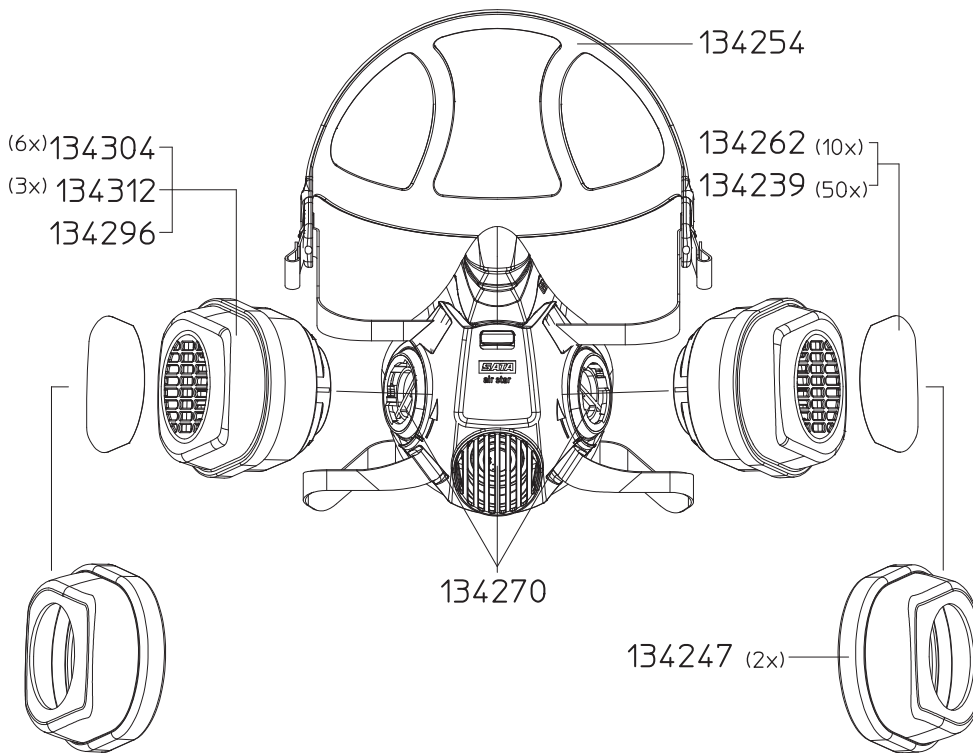

Spare Parts SATA® air star® F

Art. No./Descr.
134239 Pre-filter (packing unit 50 pieces)
134247 Pre-filter holder, red (packing unit 2 pieces) and pre-filter (packing unit 10 pieces)
134254 Head strap with fixing unit and yoke for SATA air star C
134262 Pre-filter (packing unit 10 pieces)
134270 Inhalation and exhalation diaphragms (packing unit 5 pieces or 10 pieces, resp.)
134296 1 Pair of special filters A2:P3 D for SATA air star F
134312 Pack of 3 pairs of special filters A2:P3 D for SATA air star F
134304 Pack of 6 pairs of special filters A2:P3 D for SATA air star F

All prices are recommended list prices. Errors, technical modifications and printing errors reserved.