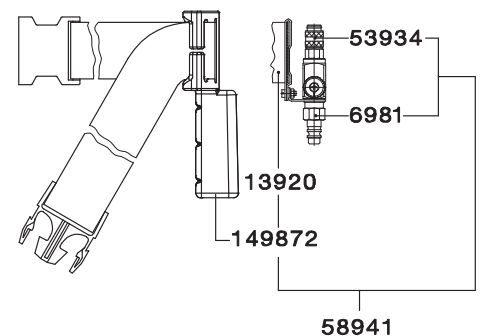

# Spare Parts SATA® vision™ 2000

Art. No./Descr.	
6981	SATA quick coupling nipple G 1/4" (female thread) (packing unit 5 pieces)
10330	Sweat ribbon, microfibre-velour (packing unit 10 pieces)
13623	SATA quick coupling 1/4" (male thread)
13854	Silencer
13904	Activated charcoal cartridge
13920	Belt with buckle
21840	Set of plug-in nipples, complete, for Vision 2000
21865	Bottom part (packing unit 2 pieces)
22947	O-ring
25064	Pressure gauge 0 - 6 bar, 40 mm, green area 1.3 - 2.6 bar
25106	Spindle, complete, for adsorber (CE) of half mask + full face respirator
27797	Adsorber glass
35659	Visor foil, 6 perforations (packing unit 5 pieces)
35675	Visor foil, 6 perforations (packing unit 25 pieces)
36301	Visor foil, 6 perforations (packing unit 1000 pieces)
49114	Breathing air hose with acoustic warning device and foam sleeve, without noise reducer/coupling
49726	Protective cage f. respirator filter unit
53934	Safety quick coupling for SATA full face respirator
53942	Nipple G 1/4 f. GS respirator, UBE + blow-off gun, size 14
53975	Hose clamp 10.5 GER
56184	Foam sleeve for CE respirator
60541	Head / chest scarf, grey, over hood
69658	Hood inlay, black (20 pieces)
76299	Foam stripes, one side self-adhesive 8 x 25 x 345 mm, for respirators
82594	Hood with velcro tape, loose, for Vision 2000 respirator
89243	Adjustable part for head strap of Vision 2000 respirator
89250	Head strap, cpl., for Vision 2000 respirator
89268	Screwing (2 pieces)
89276	Carrier frame with side parts, plug-in nipples and bottom part, for Vision 2000 respirator
121038	Breathing air hose, cpl. with acoustic warning device, foam sleeve and noise reducer/coupling
149872	Belt cushion

Belt unit Art. No. 54015

Belt unit Art. No. 122341

Belt unit Art. No. 58941

All prices are recommended list prices. Errors, technical modifications and printing errors reserved.