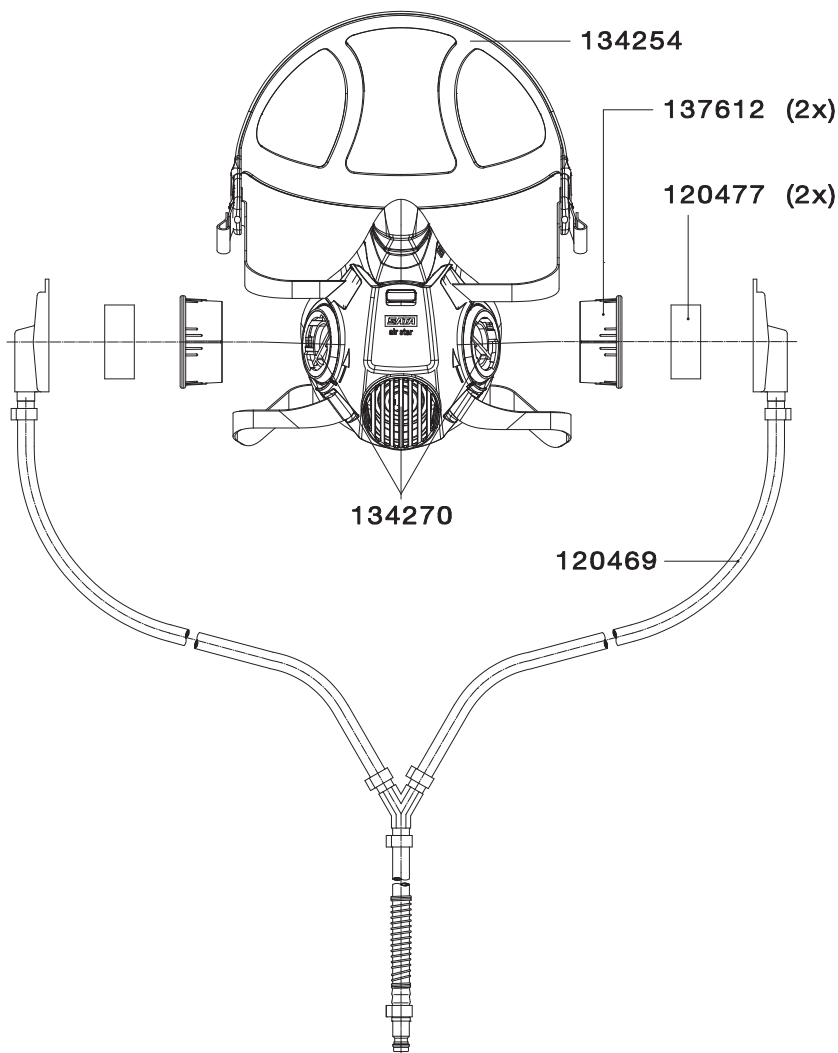

Spare Parts SATA® air star C

Art. No./Descr.
3194 Adsorber glass
6981 SATA quick coupling nipple G 1/4" (female thread) (packing unit 5 pieces)
13623 SATA quick coupling 1/4" (male thread)
13904 Activated charcoal cartridge
13920 Belt with buckle
22947 O-ring
25015 Pressure gauge 0 - 6 bar, 40 mm, green area 1 - 3 bar
25106 Spindle, complete, for adsorber (CE) of half mask + full face respirator
49726 Protective cage f. respirator filter unit
53942 Nipple G 1/4 f. GS respirator, UBE + blow-off gun, size 14
53934 Safety quick coupling for SATA full face respirator
75176 Safety quick closure coupling NW 5, type 21, for adsorber of half mask respirator, version GS
120469 Breathing air hose, cpl.
120477 Air distributor (packing unit 2 pieces)
134254 Head strap with fixing unit and yoke for SATA air star C
134270 Inhalation and exhalation diaphragms (packing unit 5 pieces or 10 pieces, resp.)
137612 Connection (packing unit 2 pieces)
149872 Belt cushion