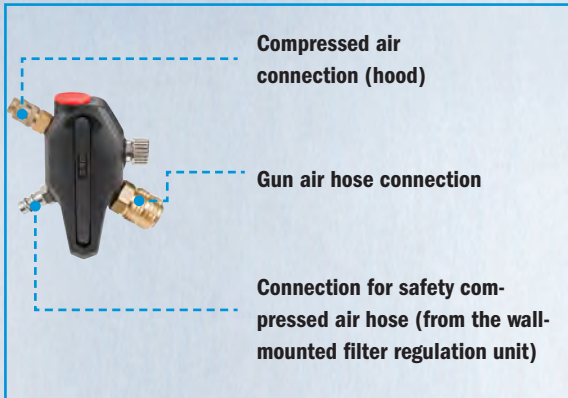

Compressed air connection (hood)

Gun air hose connection

Connection for safety compressed air hose (from the wall-mounted filter regulation unit)

Accessories:
SATA air humidifier
Art. No. 1000299

Accessories:
SATA air warmer
Art. No. 1007005

Accessories:
SATA air cooler
Art. No. 1006982